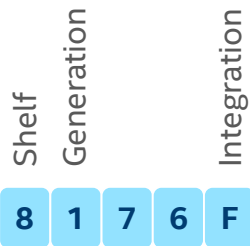

Intel® Xeon® Silver 4XXX Processor

Intel® Xeon® Bronze 3XXX Processor

Highest Performance / Capabilities

- ✓ More Cores
- ✓ Higher Frequencies
- ✓ Faster UPI
- ✓ More UPI
- ✓ Faster DDR
- ✓ Faster AVX-512
- ✓ Advanced RAS

Entry Processor

Skylake SKU Numbering

Integration

- F = Fabric
- P = FPGA
- T = High Tcase/Extended Reliability
- M = 1.5 TB/socket Memory