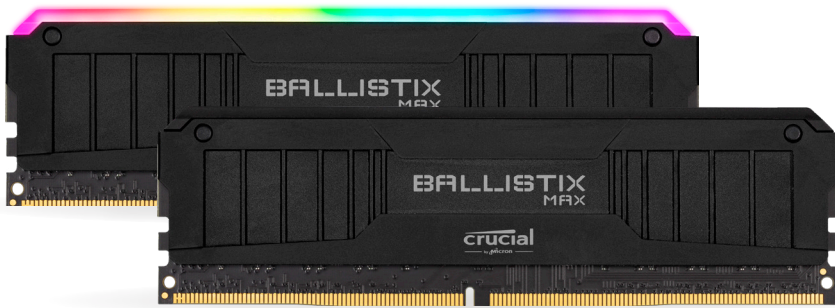

## GAMING MEMORY

# CRUCIAL BALLISTIX MAX

## Legendary Parts for Legendary Wins

Our next generation of Crucial Ballistix memory sets the standard for extreme performance with legendary Micron die to deliver high speeds and low latencies. Engineered for the latest AMD and Intel platforms, Crucial Ballistix memory includes XMP 2.0 support for overclocking and RGB options for rig customization.

### Extreme Domination

Designed for extreme overclocking<sup>2</sup> enthusiasts to get that extra edge in game or blow away world-record speeds.