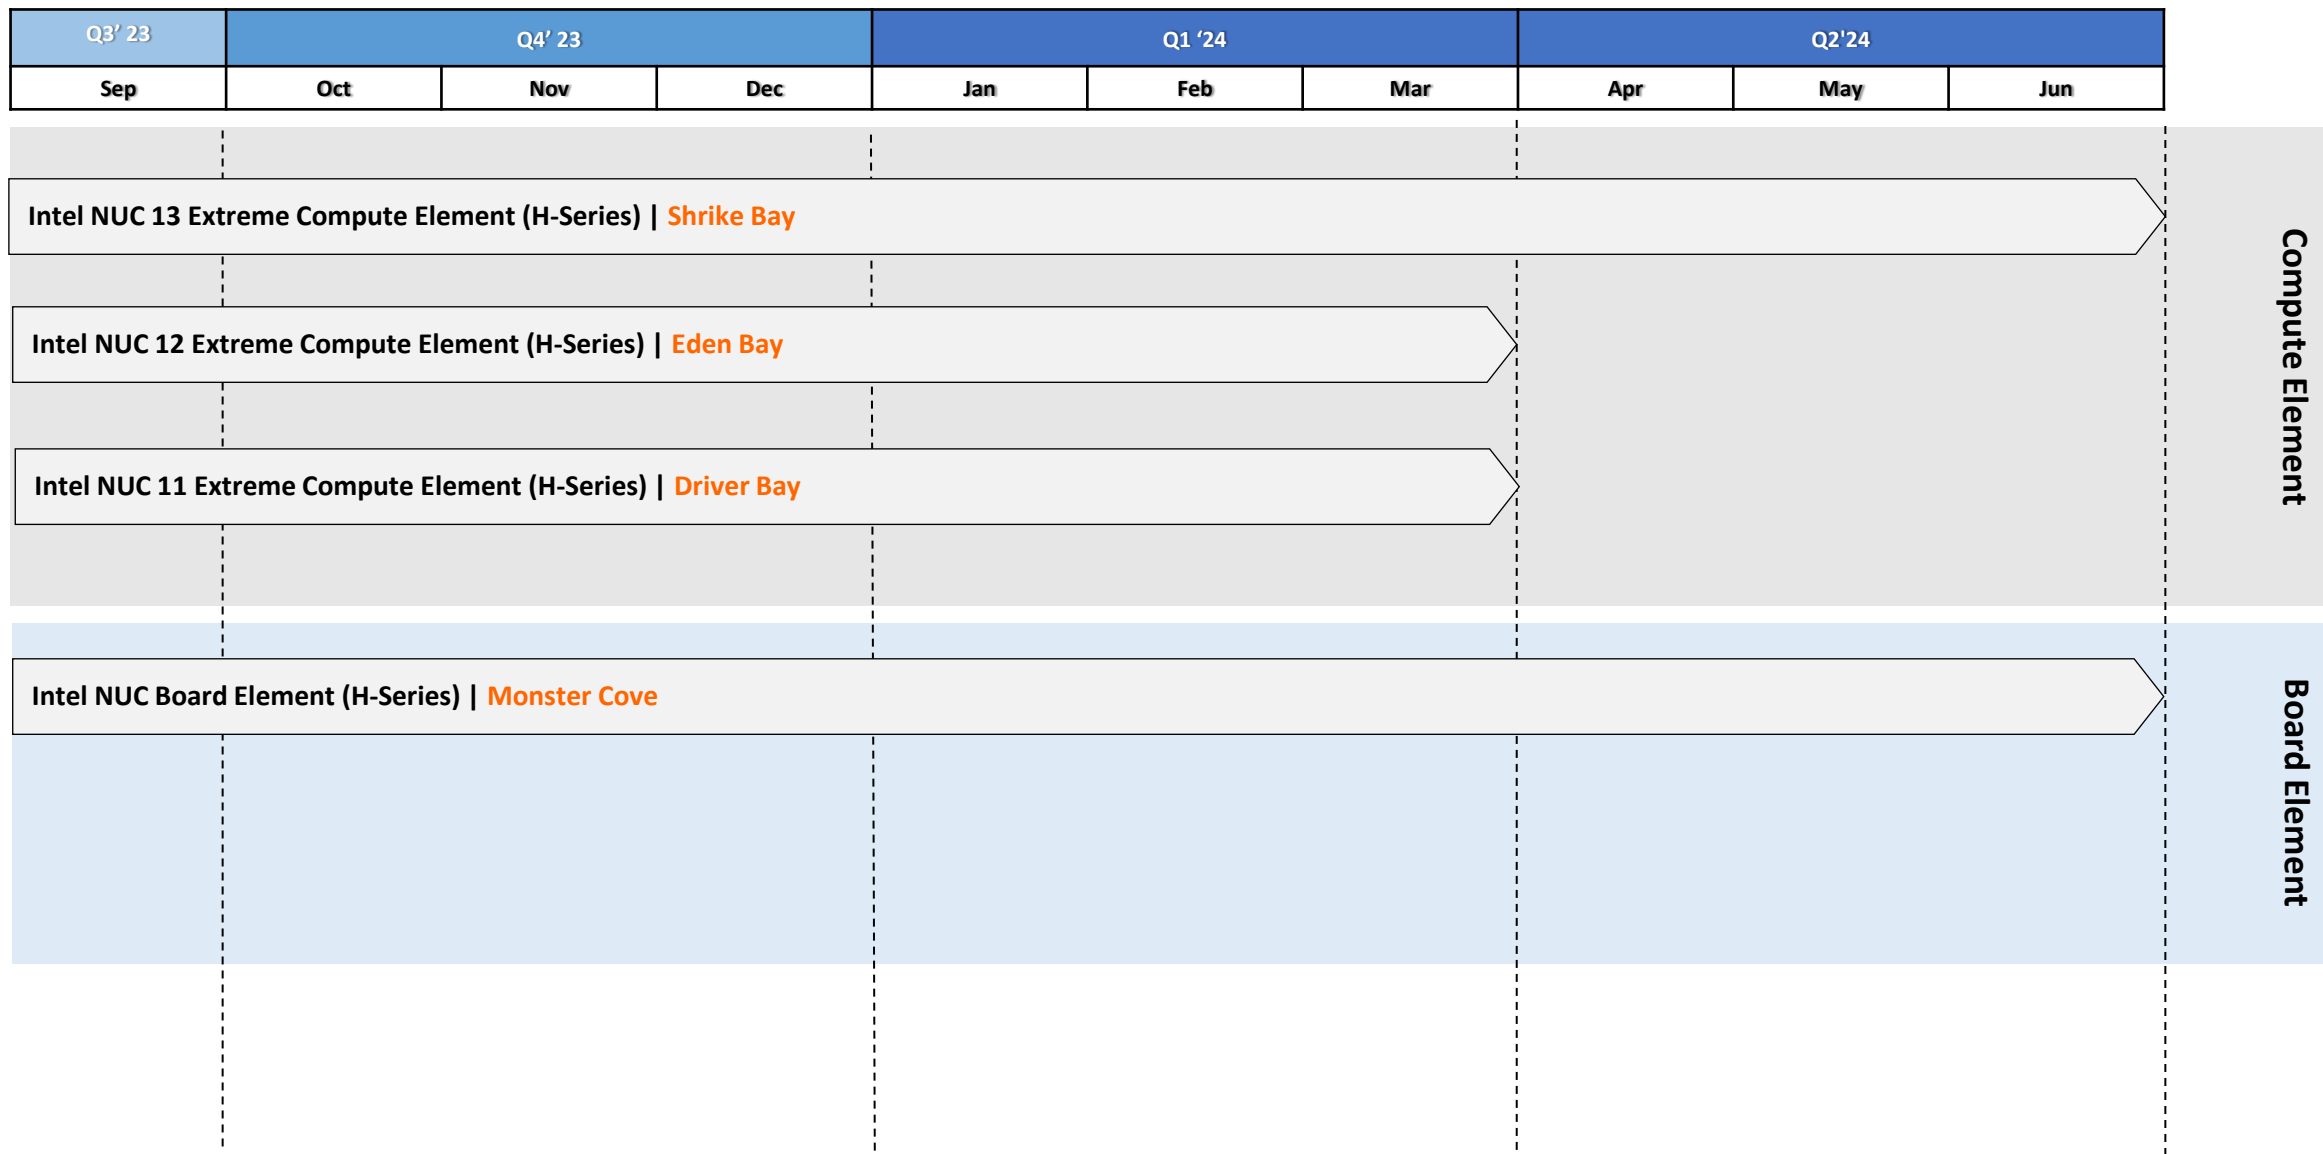

IN SEARCH OF INCREDIBLE

NUC

ASUS NUC

NUC Extreme Roadmap

NUC Rugged Roadmap

Q3' 23	Q4' 23			Q1 '24			Q2'24		
Sep	Oct	Nov	Dec	Jan	Feb	Mar	Apr	May	Jun

CPU

The latest Intel CPU

ASUS NUC ** Rugged | The latest Intel CPU

IN SEARCH OF INCREDIBLE

NUC

ASUS NUC

NUC Element H-Series Roadmap

IN SEARCH OF INCREDIBLE

NUC

ASUS NUC