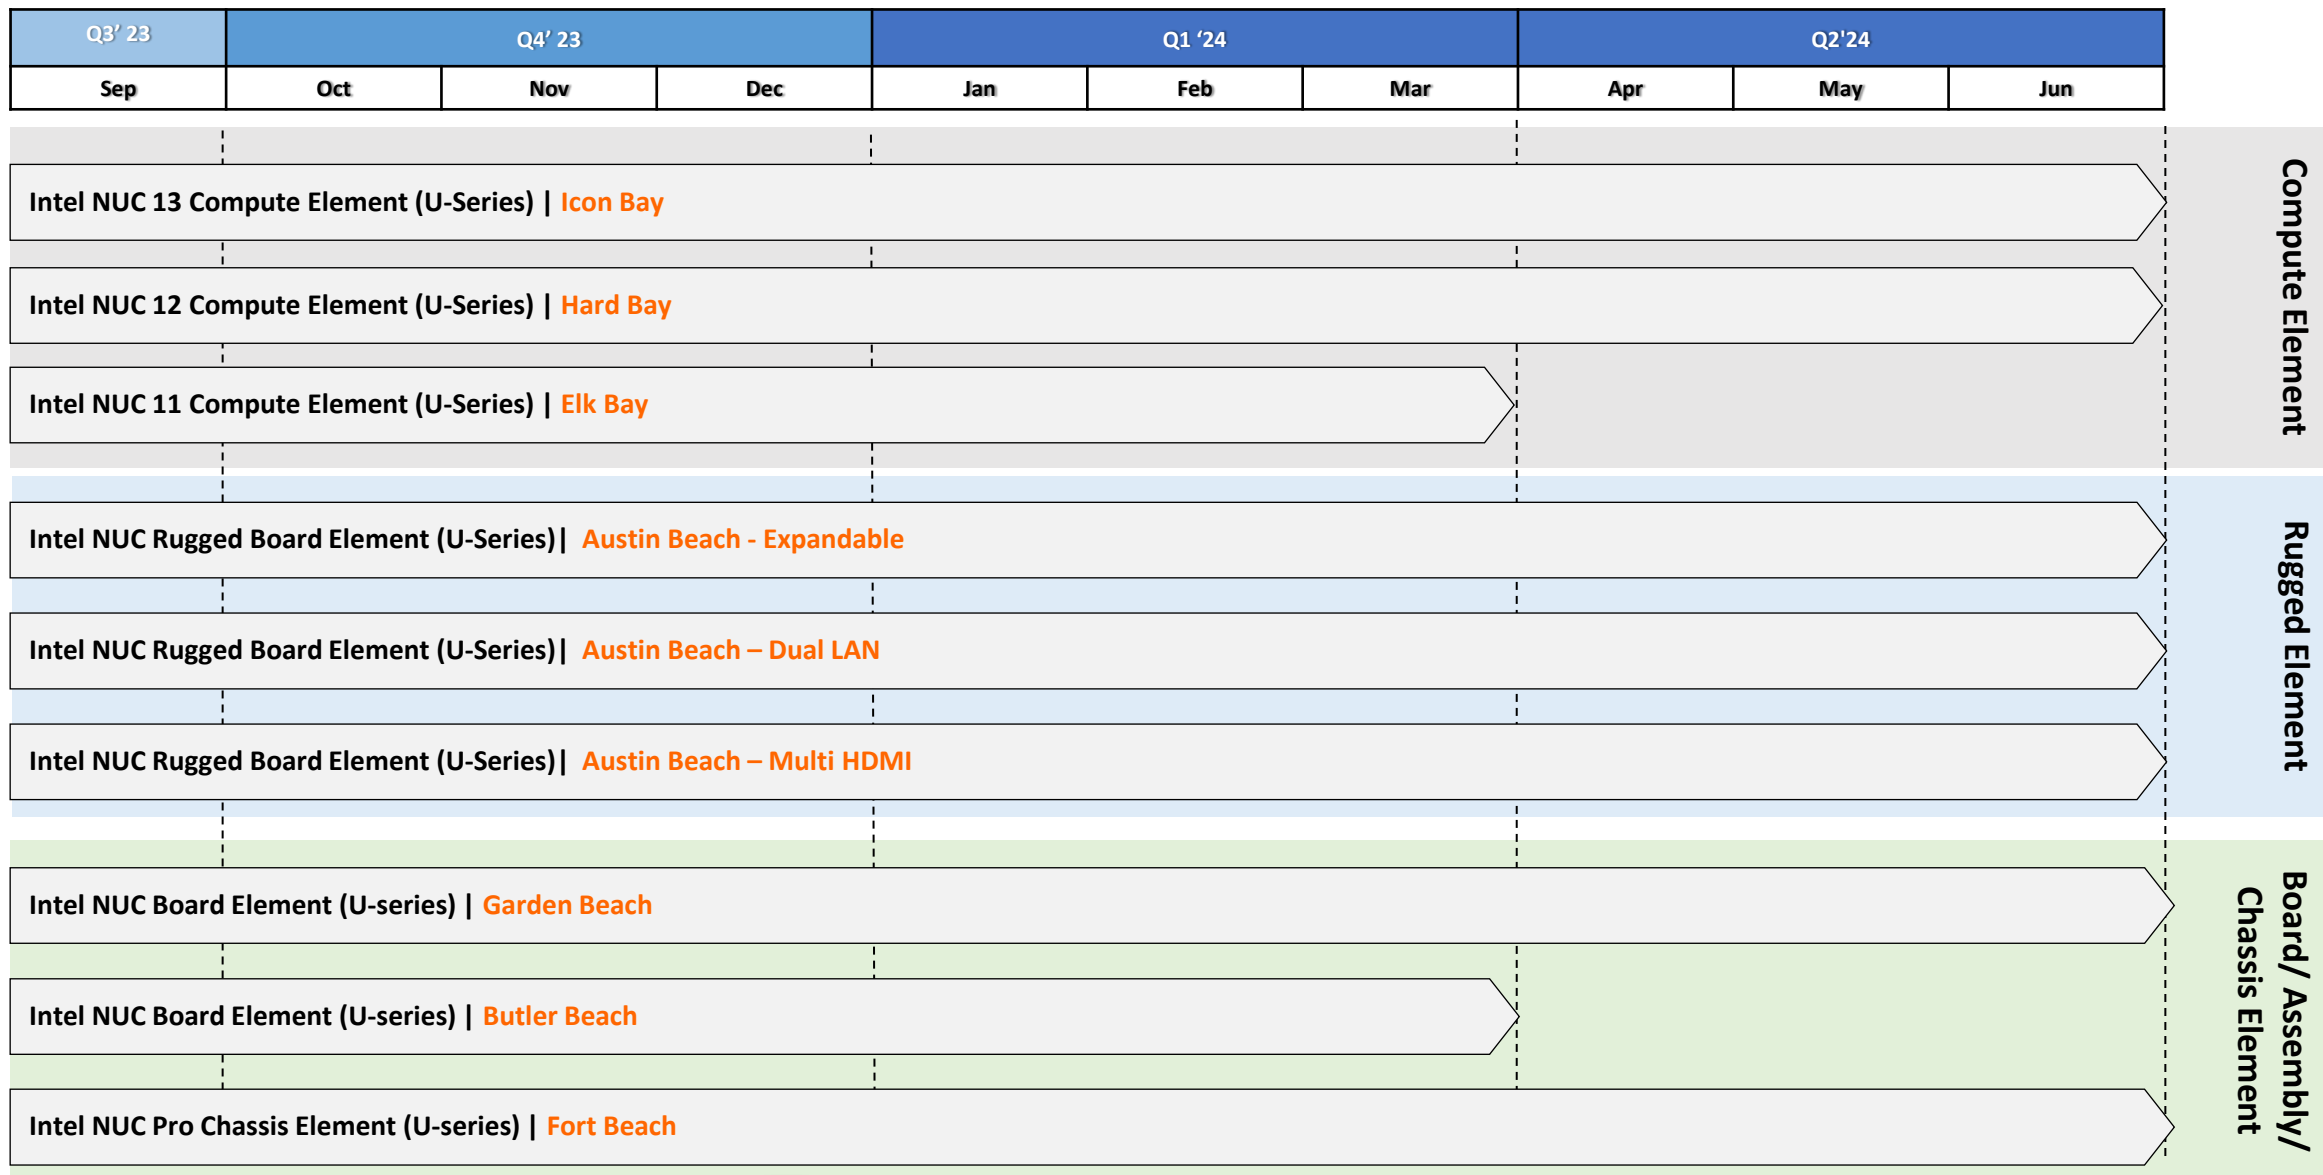

IN SEARCH OF INCREDIBLE

NUC

ASUS NUC

NUC Extreme Roadmap

NUC Rugged Roadmap

Q3' 23	Q4' 23			Q1 '24			Q2'24		
Sep	Oct	Nov	Dec	Jan	Feb	Mar	Apr	May	Jun

CPU

The latest Intel CPU

ASUS NUC ** Rugged | The latest Intel CPU

IN SEARCH OF INCREDIBLE

NUC

ASUS NUC

NUC Element H-Series Roadmap

IN SEARCH OF INCREDIBLE

NUC

ASUS NUC

NUC Element U-Series Roadmap

IN SEARCH OF INCREDIBLE

NUC

ASUS NUC

Summary

[AB]: ASUS NUC Distribution	[AS]: ASUS NUC Full System [AR]: ASUS NUC Barebone
All Transition Model & Components	ASUS NUC 13 Extreme
	ASUS NUC 13 Pro Desk Edition
	ASUS NUC 13 Pro
	ASUS NUC 12 Pro
	⋮