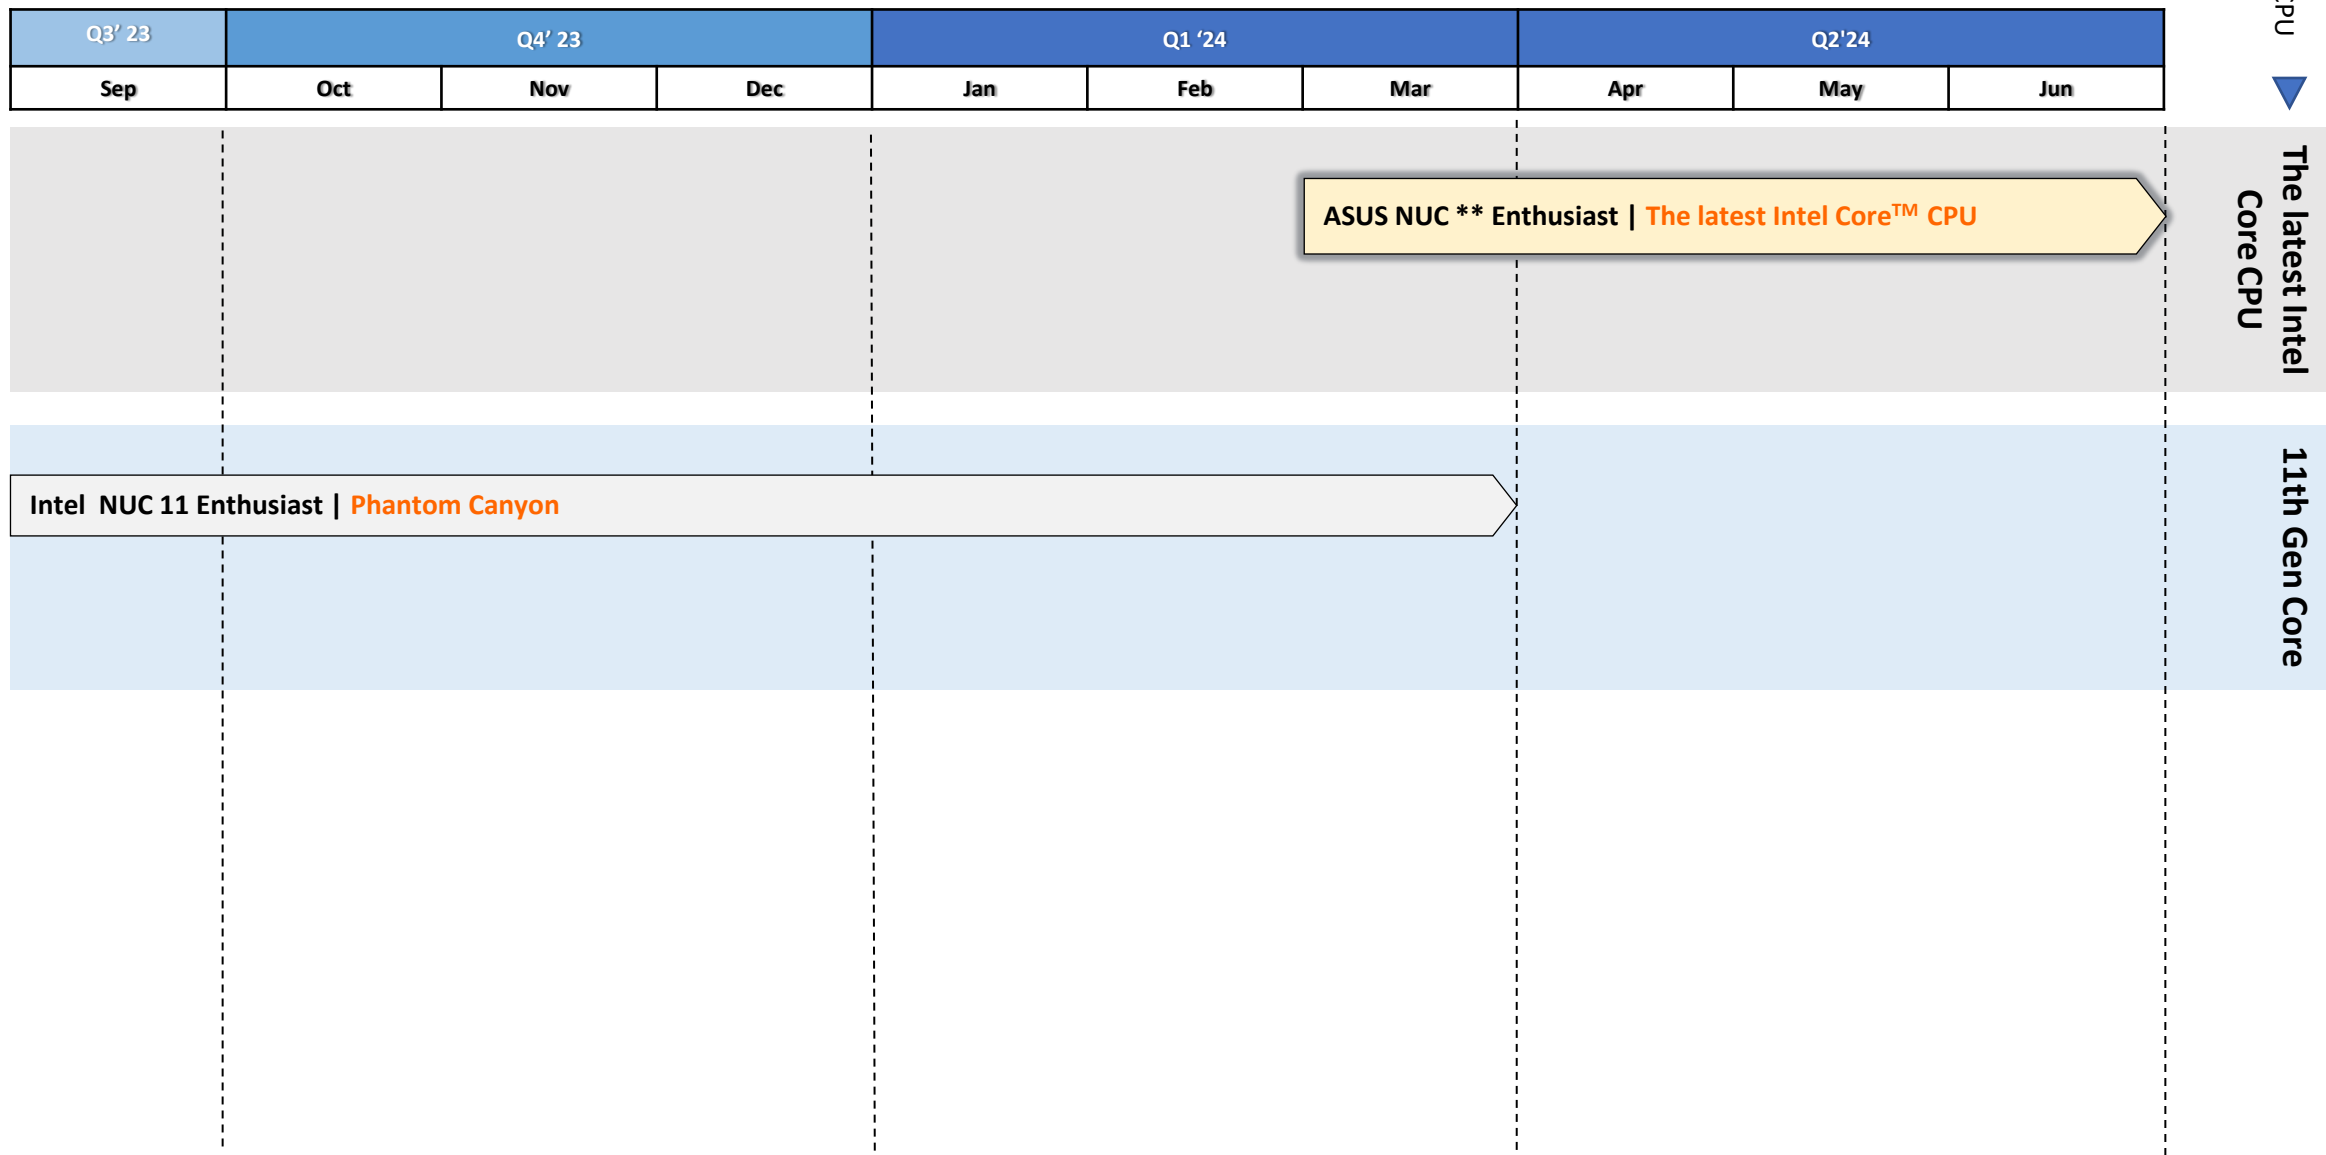

Q3' 23	Q4' 23			Q1 '24			Q2'24		
Sep	Oct	Nov	Dec	Jan	Feb	Mar	Apr	May	Jun

CPU ▼

IN SEARCH OF INCREDIBLE

NUC Pro Roadmap

IN SEARCH OF INCREDIBLE

NUC

ASUS NUC

NUC Enthusiast Roadmap

IN SEARCH OF INCREDIBLE

NUC

ASUS NUC

NUC Extreme Roadmap

NUC Rugged Roadmap

Q3' 23	Q4' 23			Q1 '24			Q2'24		
Sep	Oct	Nov	Dec	Jan	Feb	Mar	Apr	May	Jun

CPU

The latest Intel CPU