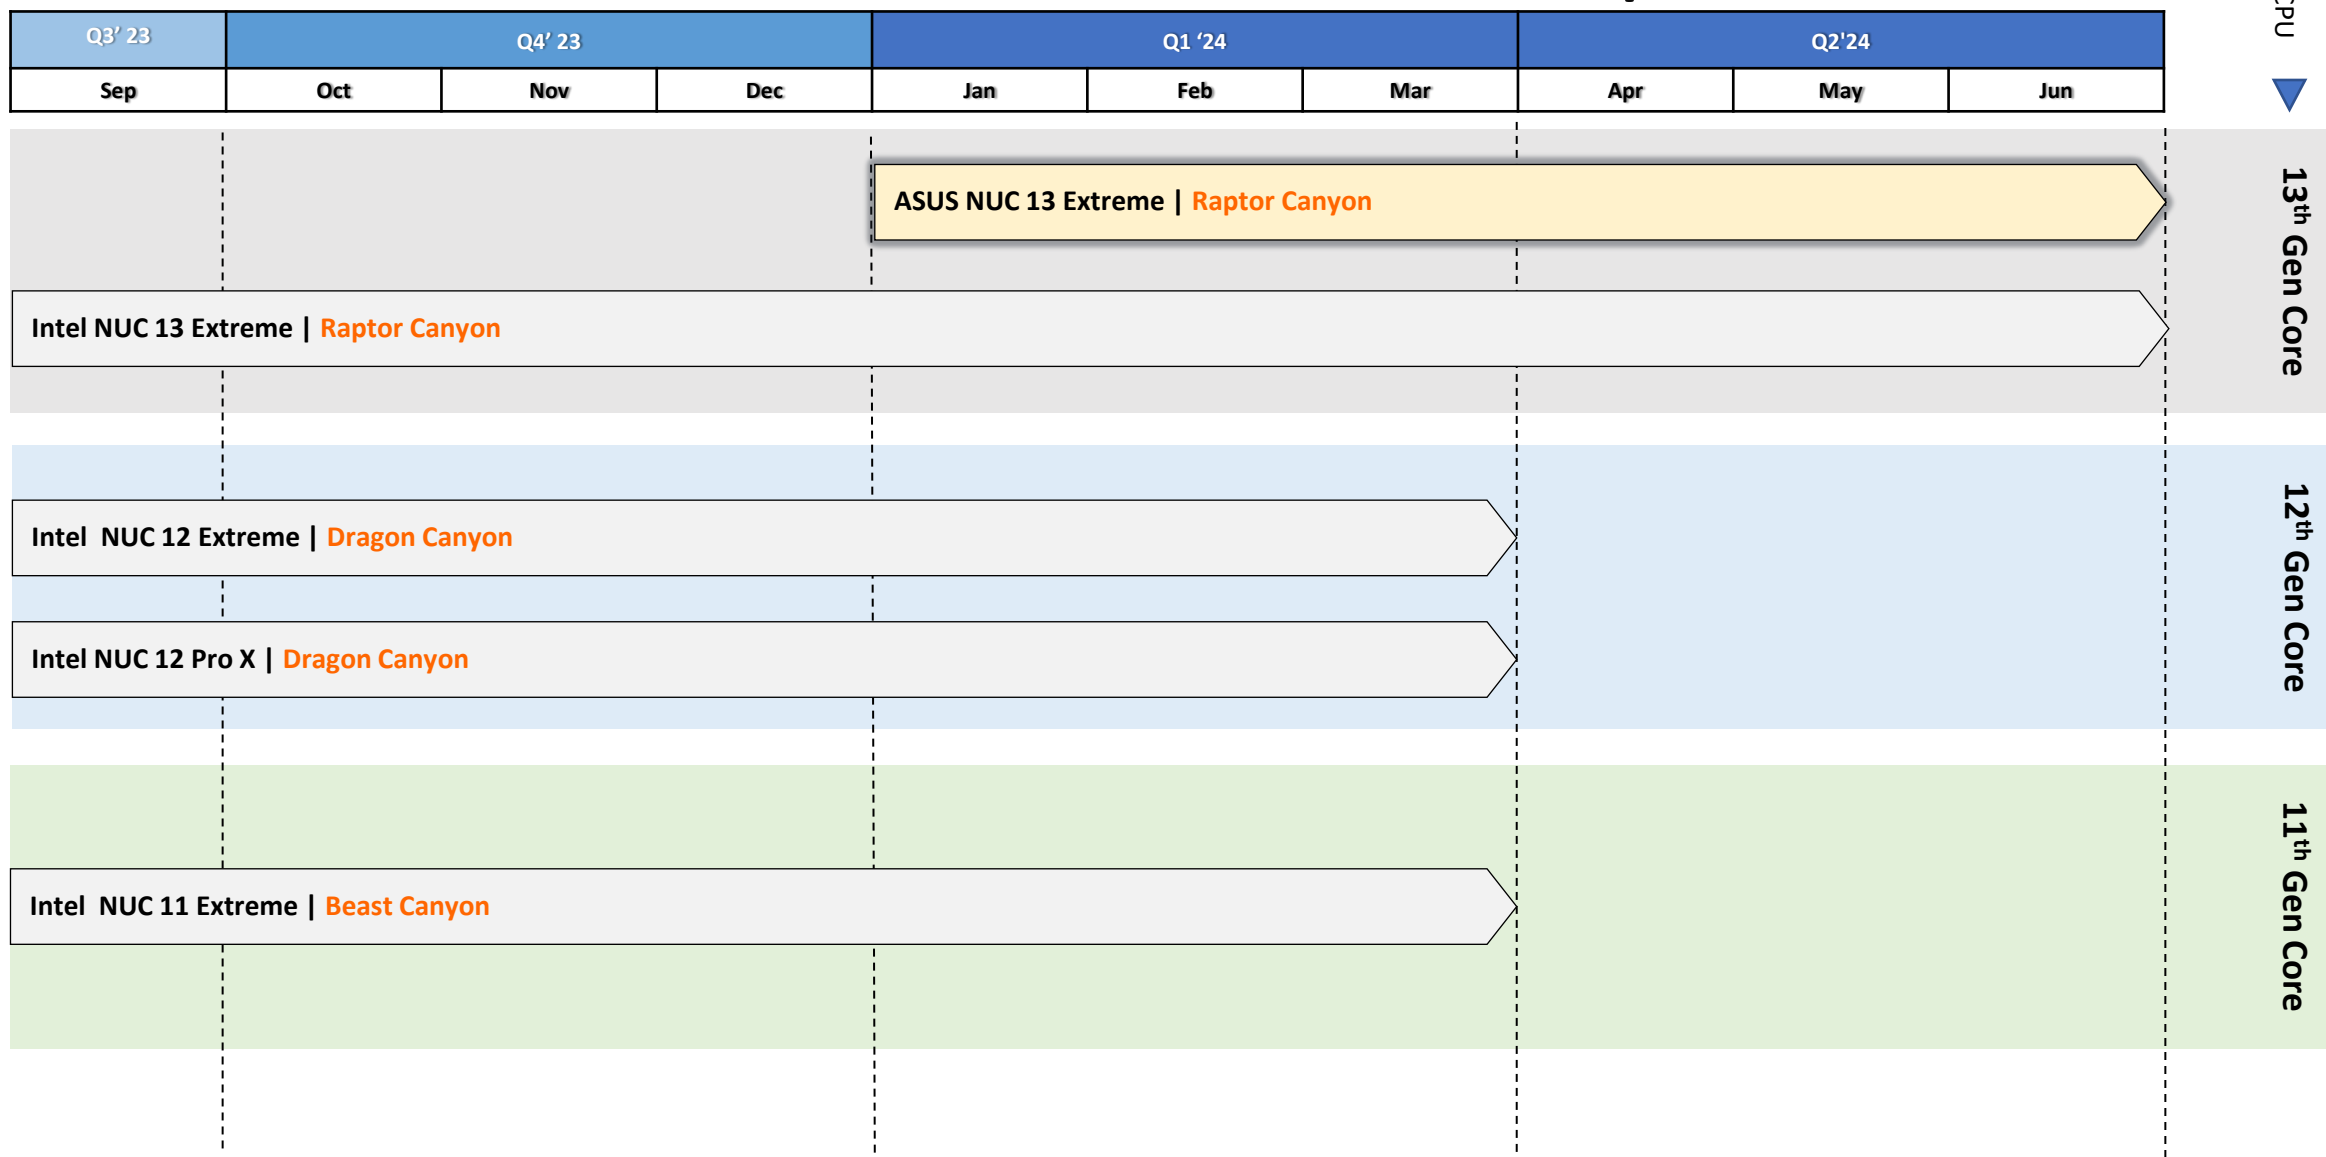

Q3' 23	Q4' 23			Q1 '24			Q2'24		
Sep	Oct	Nov	Dec	Jan	Feb	Mar	Apr	May	Jun

CPU ▼

IN SEARCH OF INCREDIBLE

NUC Pro Roadmap

IN SEARCH OF INCREDIBLE

NUC

ASUS NUC

NUC Enthusiast Roadmap

IN SEARCH OF INCREDIBLE

NUC

ASUS NUC

NUC Extreme Roadmap

NUC Rugged Roadmap

Q3' 23	Q4' 23			Q1 '24			Q2'24		
Sep	Oct	Nov	Dec	Jan	Feb	Mar	Apr	May	Jun

CPU

The latest Intel CPU