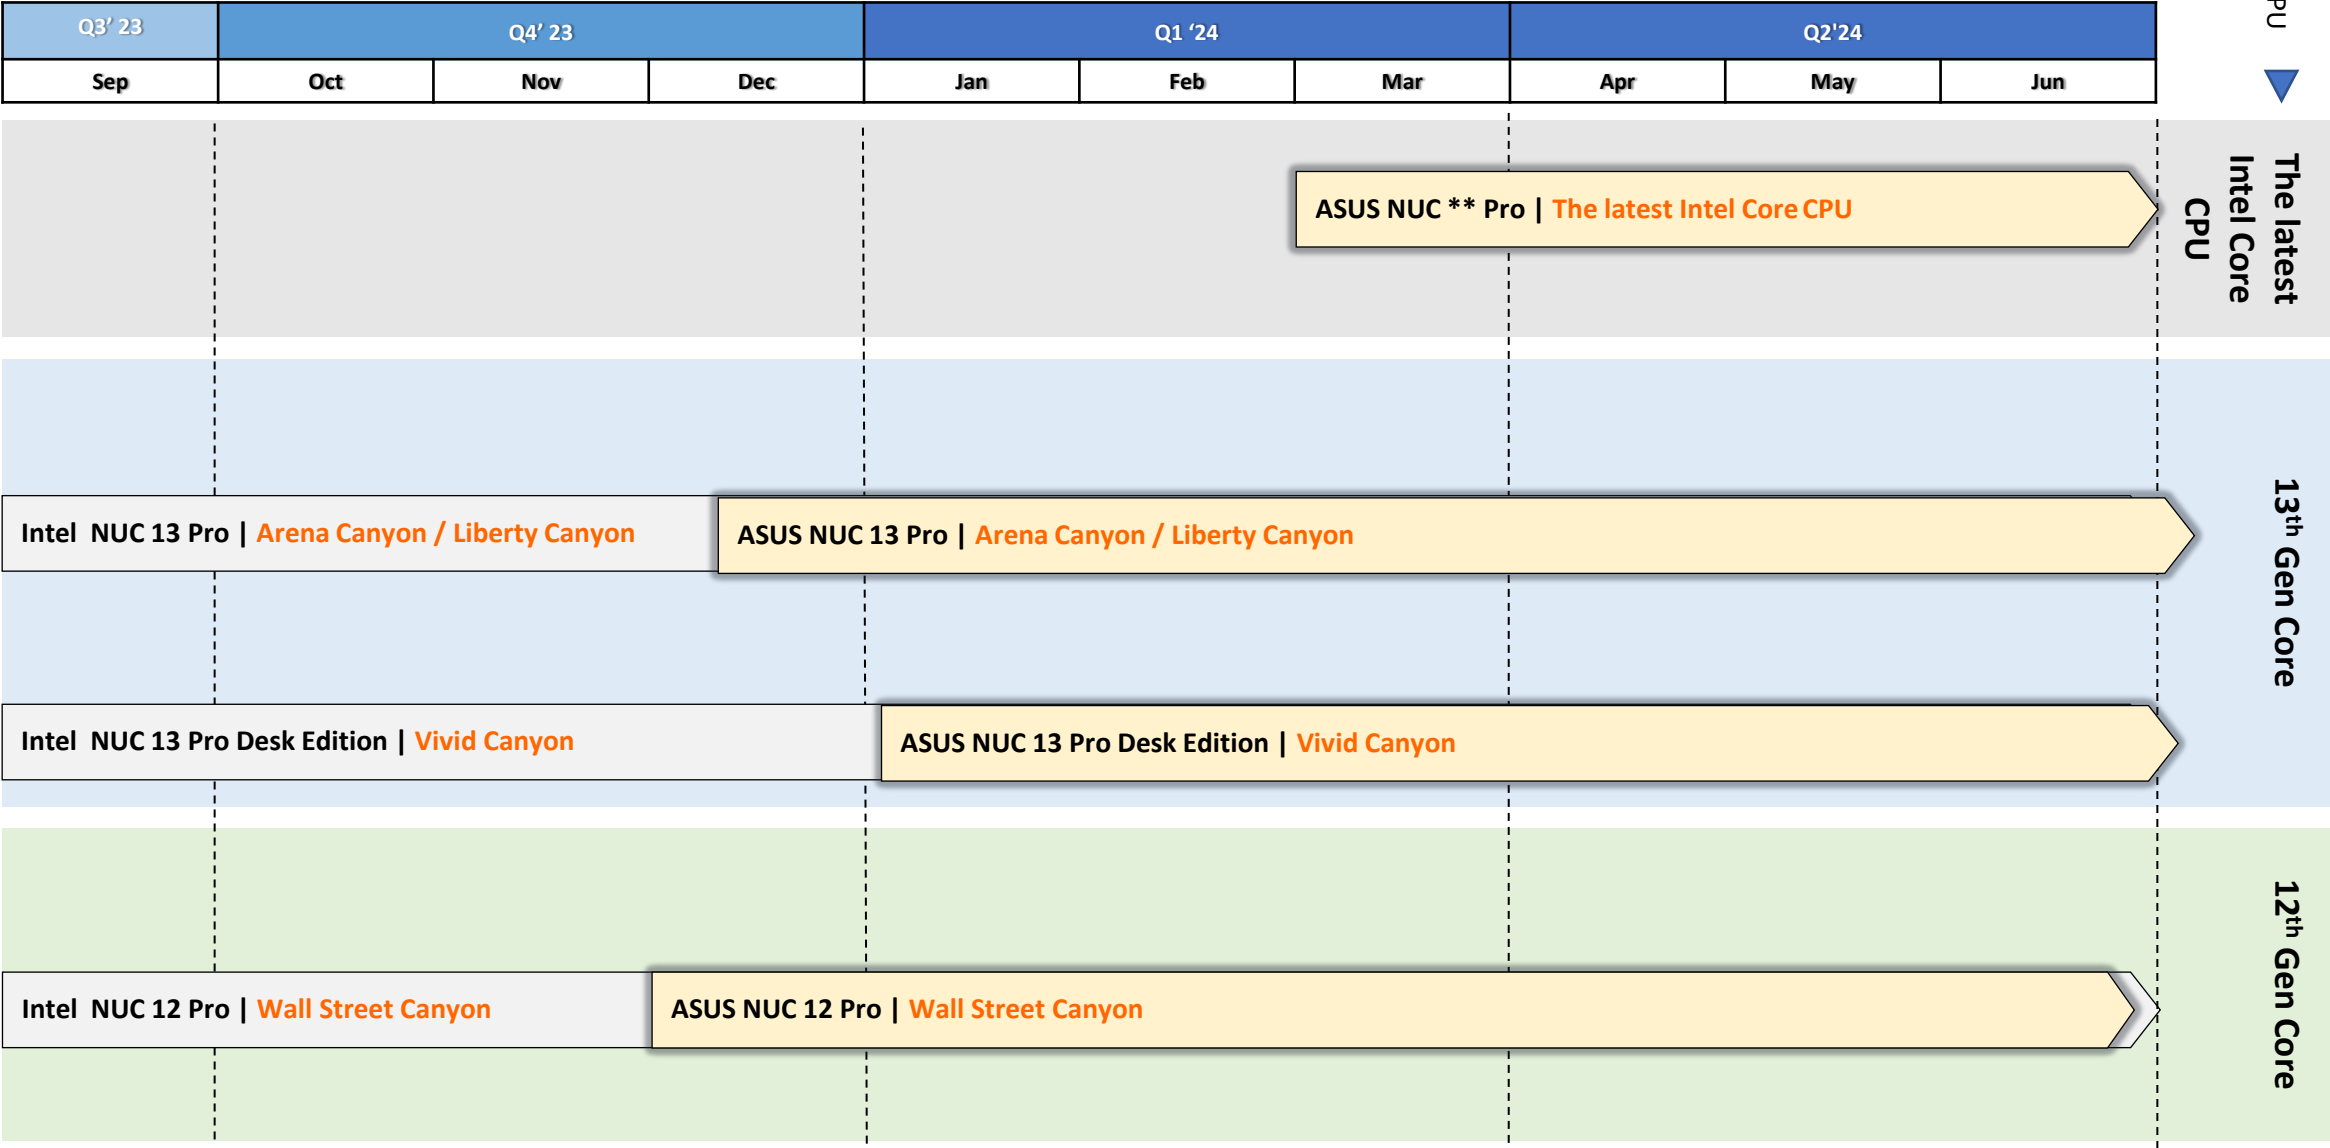

Q3' 23	Q4' 23			Q1 '24			Q2'24		
Sep	Oct	Nov	Dec	Jan	Feb	Mar	Apr	May	Jun

CPU ▼

Intel NUC 11 Essential | Atlas Canyon

11th Gen Core

IN SEARCH OF INCREDIBLE

NUC

ASUS NUC

NUC Performance Roadmap

Q3' 23	Q4' 23			Q1 '24			Q2'24		
Sep	Oct	Nov	Dec	Jan	Feb	Mar	Apr	May	Jun

CPU ▼

IN SEARCH OF INCREDIBLE

NUC Pro Roadmap

IN SEARCH OF INCREDIBLE

NUC

ASUS NUC

NUC Enthusiast Roadmap

IN SEARCH OF INCREDIBLE

NUC

ASUS NUC

NUC Extreme Roadmap

NUC Rugged Roadmap

Q3' 23	Q4' 23			Q1 '24			Q2'24		
Sep	Oct	Nov	Dec	Jan	Feb	Mar	Apr	May	Jun

CPU

The latest Intel CPU